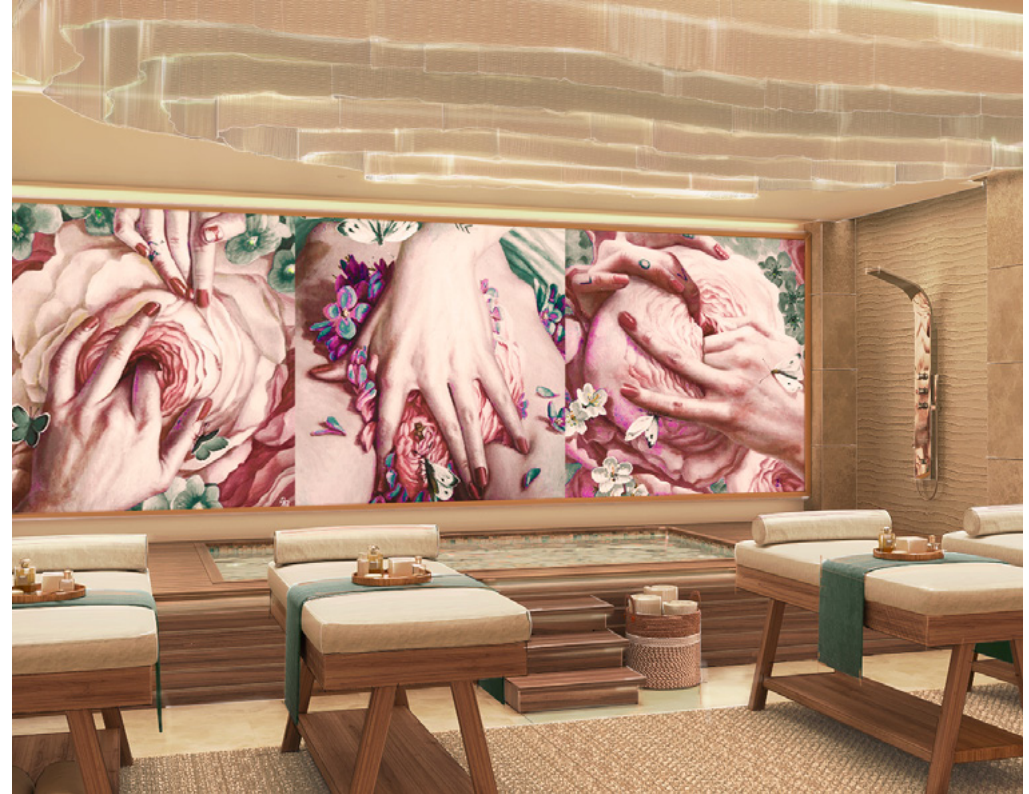

EXOTIC

SPA

One of the most amazing experiences at Desire Riviera Maya Resort's Eden is a visit to the massive new Exotic Spa. This spectacular, sensual space advocates health and wellness by providing extraordinary services that promote relaxation, rejuvenation, renewal, and revival, allowing to escape the stressors of everyday life in an atmosphere that breathes seduction.

This new version of Exotic Spa is perfect for experiencing our Fantasy Menu, offering a four-person fantasy cabin with jacuzzi, two double cabins with jacuzzi, a four-person cabin with jacuzzi, two double cabins, a cold chamber, vapor room, sauna, a relaxation space, and a beauty salon.